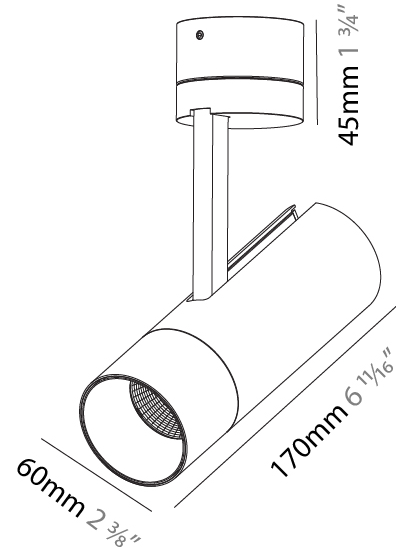

GENERAL

Series: Imagine
Subseries: Imagine 60
Brand: Prolicht
Division: Architectural
Mounting Type: Surface
Mounting Location: Ceiling
Subcategory: Spots

PHYSICAL

Shape: Cylinder
Diameter (mm): 60
Diameter (in): 2 ³/₈
Height (mm): 170
Height (in): 6 ¹¹/₁₆
Max. Overall Height (mm): 215
Max. Overall Height (in): 8 ⁷/₁₆
Light Distribution: Adjustable / Direct
Weight (kg): 0.604
Weight (lbs): 1.33
Fixture Finish: SSR / BKV / CWI / CRY / HAB / UFT / ITA / RUA / FTG / MYG / LOD / PUS / FRO / FUP / KIA / POP / BLS / SPG / MEY / GOH / GUM / CHC / COM / ABZ / JAG / OBR / MOS / ROR
Fixture Material: Aluminum Die Cast

ELECTRICAL

Lamp Type: LED (Zhaga Standard)
Input Wattage (W): 13
Total Output Wattage (W): 11.8
Dimming: Tri-Mode (Non-Dimming and Phase Dimming (120Vac only) and 0-10V Dimming)
Driver Included: Yes
Driver Location: Integrated
Driver Type: Constant Current - Universal
Driver Class: Class 2
Input Voltage (V): 120 - 277
Constant Current (MA): 500

LED

Number of LEDs: 1
Color Temperature (°K): 2700 / 3000 / 3500 / 4000
Max. Delivered Lumen (lm): 987 / 1023 / 1076 / 1098
Nominal Lumen (lm): 1304 / 1352 / 1421 / 1450
CRI: >90 CRI
Lamp Life (hrs): 50000

OPTICAL

Reflector°: 18 / 34 / 46
Optic°: Lens Pack - No Lens / Linear Spread Lens / Honeycomb / Spread Lens
Adjustability: Rotational 350°; Tilt 90°

RATINGS AND CERTIFICATIONS

Certified By: Certified for North American Standards
IP rating: IP20

PROJECT
TYPE
SPECIFIER
QUANTITY
DATE