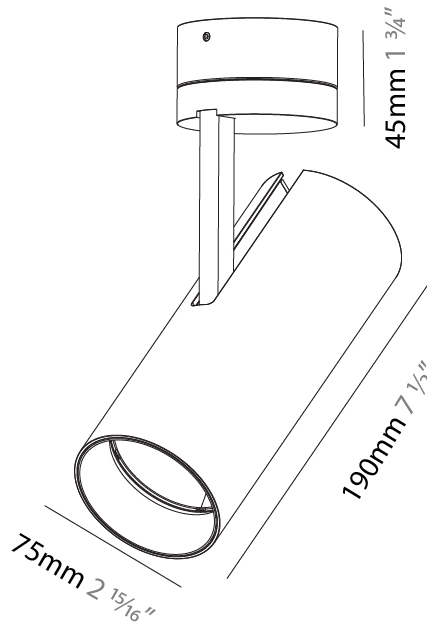

GENERAL

Series: Imagine
Subseries: Imagine 75
Brand: Prolicht
Division: Architectural
Mounting Type: Surface
Mounting Location: Ceiling
Subcategory: Spots

PHYSICAL

Shape: Cylinder
Diameter (mm): 75
Diameter (in): 2 ¹⁵/₁₆
Height (mm): 190
Height (in): 7 ¹/₂
Max. Overall Height (mm): 235
Max. Overall Height (in): 9 ³/₄
Light Distribution: Adjustable / Direct
Weight (kg): 0.919
Weight (lbs): 2.02
Fixture Finish: [SSR / BKV / CWI / CRY / HAB / UFT / ITA / RUA / FTG / MYG / LOD / PUS / FRO / FUP / KIA / POP / BLS / SPG / MEY / GOH / GUM / CHC / COM / ABZ / JAG / OBR / MOS / ROR](#)
Fixture Material: Aluminum Die Cast

ELECTRICAL

Lamp Type: LED (Zhaga Standard)
Input Wattage (W): 20.9
Total Output Wattage (W): 19
Dimming: [Tri-Mode (Non-Dimming and Phase Dimming (120Vac only) and 0-10V Dimming)](#)
Driver Included: Yes
Driver Location: Integrated
Driver Type: Constant Current - Universal
Driver Class: Class 2
Input Voltage (V): 120 - 277
Constant Current (MA): 500

LED

Number of LEDs: 1
Color Temperature (°K): [2700 / 3000 / 3500 / 4000](#)
Max. Delivered Lumen (lm): 1490 / 1530 / 1607 / 1640
CRI: >90 CRI
Lamp Life (hrs): 50000

OPTICAL

Reflector°: [20 / 25 / 40](#)
Adjustability: Rotational 350°; Tilt 90°

RATINGS AND CERTIFICATIONS

Certified By: Certified for North American Standards
IP rating: IP20

PROJECT
TYPE
SPECIFIER
QUANTITY
DATE