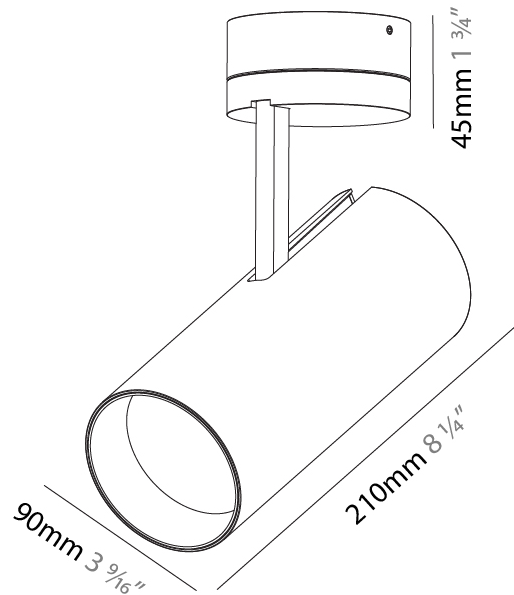

GENERAL

Series: Imagine
Subseries: Imagine 90
Brand: Prolicht
Division: Architectural
Mounting Type: Surface
Mounting Location: Ceiling
Subcategory: Spots

PHYSICAL

Shape: Cylinder
Diameter (mm): 90
Diameter (in): 3 9/16
Height (mm): 210
Height (in): 8 1/4
Max. Overall Height (mm): 255
Max. Overall Height (in): 10 1/16
Light Distribution: Adjustable / Direct
Weight (kg): 1.184
Weight (lbs): 2.60
Fixture Finish: SSR / BKV / CWI / CRY / HAB / UFT / ITA / RUA / FTG / MYG / LOD / PUS / FRO / FUP / KIA / POP / BLS / SPG / MEY / GOH / GUM / CHC / COM / ABZ / JAG / OBR / MOS / ROR
Fixture Material: Aluminum Die Cast

ELECTRICAL

Lamp Type: LED (Zhaga Standard)
Input Wattage (W): 28.6
Total Output Wattage (W): 26
Dimming: Tri-Mode (Non-Dimming and Phase Dimming (120Vac only) and 0-10V Dimming)
Driver Included: Yes
Driver Location: Integrated
Driver Type: Constant Current - Universal
Driver Class: Class 2
Input Voltage (V): 120 - 277
Constant Current (MA): 700

LED

Number of LEDs: 1
Color Temperature (°K): 2700 / 3000 / 3500 / 4000
Max. Delivered Lumen (lm): 2210 / 2270 / 2391 / 2440
CRI: >90 CRI
Lamp Life (hrs): 50000

OPTICAL

Reflector°: 18 / 26 / 40
Adjustability: Rotational 350°; Tilt 90°

RATINGS AND CERTIFICATIONS

Certified By: Certified for North American Standards
IP rating: IP20

PROJECT
TYPE
SPECIFIER
QUANTITY
DATE